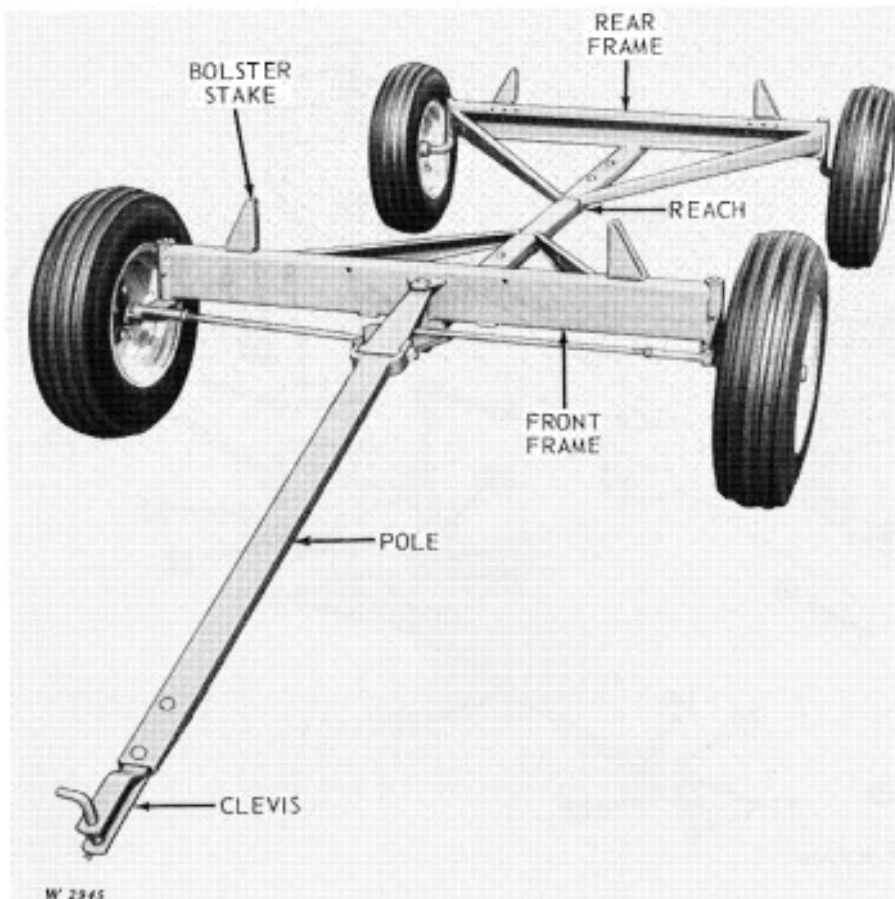

InteressensGemeinschaft Schlepper mit Zukunft

Auszug aus dem John Deere Ackerwagenprogramm,
1940 – etwa 1970

John Deere 1040 Farm Wagon
(Manufactured 1966-)