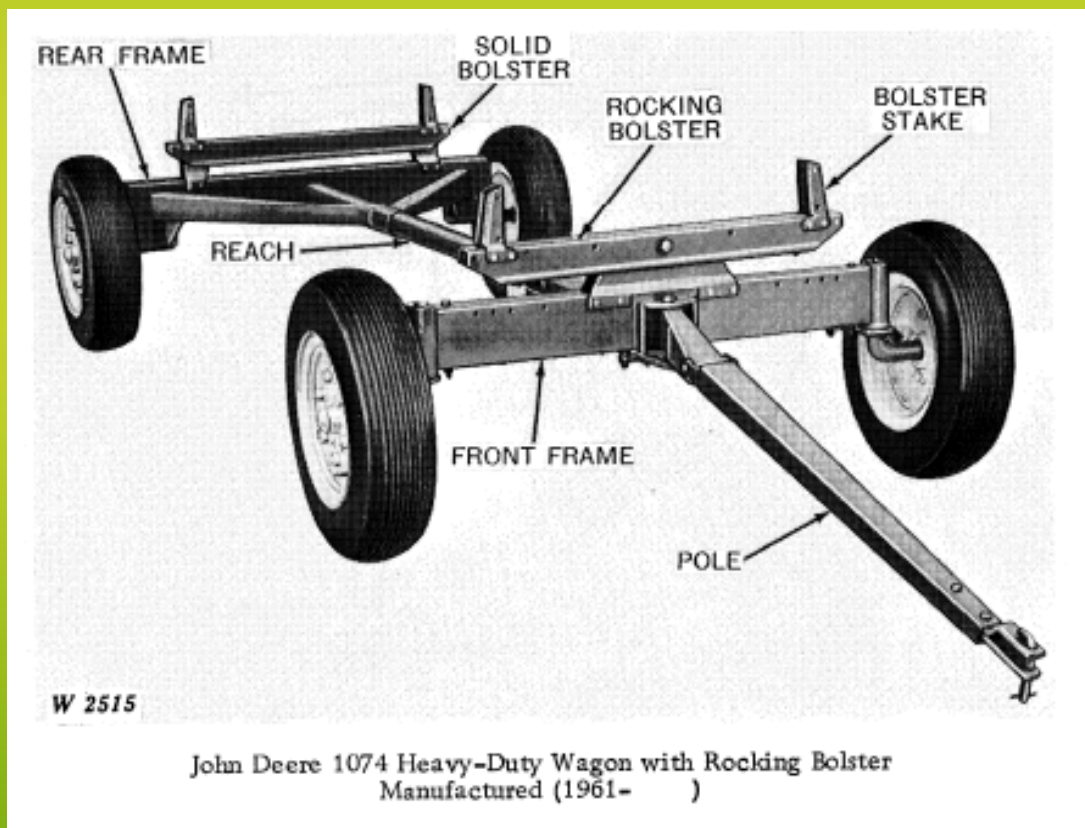

InteressensGemeinschaft Schlepper mit Zukunft

Auszug aus dem John Deere Ackerwagenprogramm,
1940 – etwa 1970