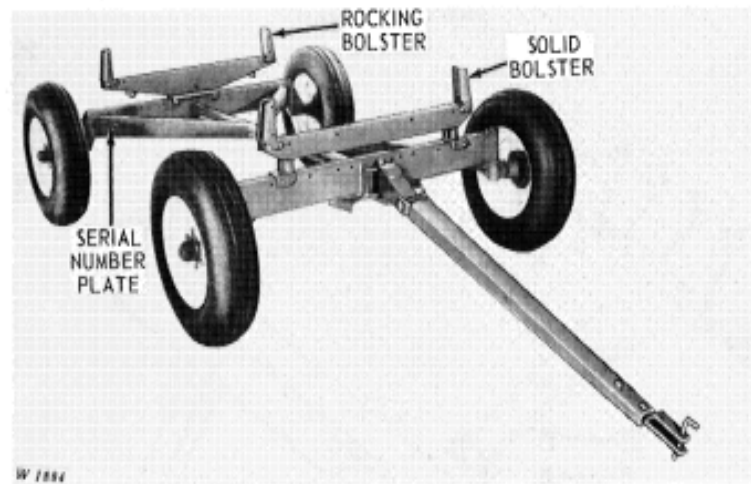

## Auszug aus dem John Deere Ackerwagenprogramm, 1940 – etwa 1970

John Deere 963 Farm Wagon  
Manufactured (1944- )

John Deere 1064 Farm Wagon with Rocking Bolster  
(Manufactured 1958-1964)

## Auszug aus dem John Deere Ackerwagenprogramm, 1940 – etwa 1970

John Deere Standard 1065 7-Ton Wagon with Rocking Bolster  
(Manufactured 1964- )

John Deere 4-Wheel Hydraulic Brake 7-Ton Wagon With Stakes  
(Manufactured 1966- )