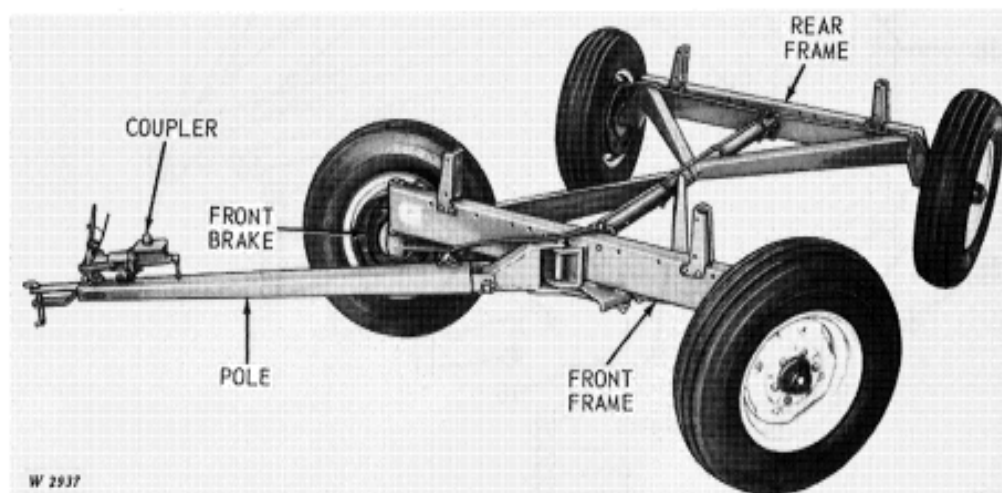

## Auszug aus dem John Deere Ackerwagenprogramm, 1940 – etwa 1970

John Deere 963 Farm Wagon  
Manufactured (1944- )

John Deere 1064 Farm Wagon with Rocking Bolster  
(Manufactured 1958-1964)

## Auszug aus dem John Deere Ackerwagenprogramm, 1940 – etwa 1970

John Deere Standard 1065 7-Ton Wagon with Rocking Bolster  
(Manufactured 1964- )

John Deere 4-Wheel Hydraulic Brake 7-Ton Wagon With Stakes  
(Manufactured 1966- )