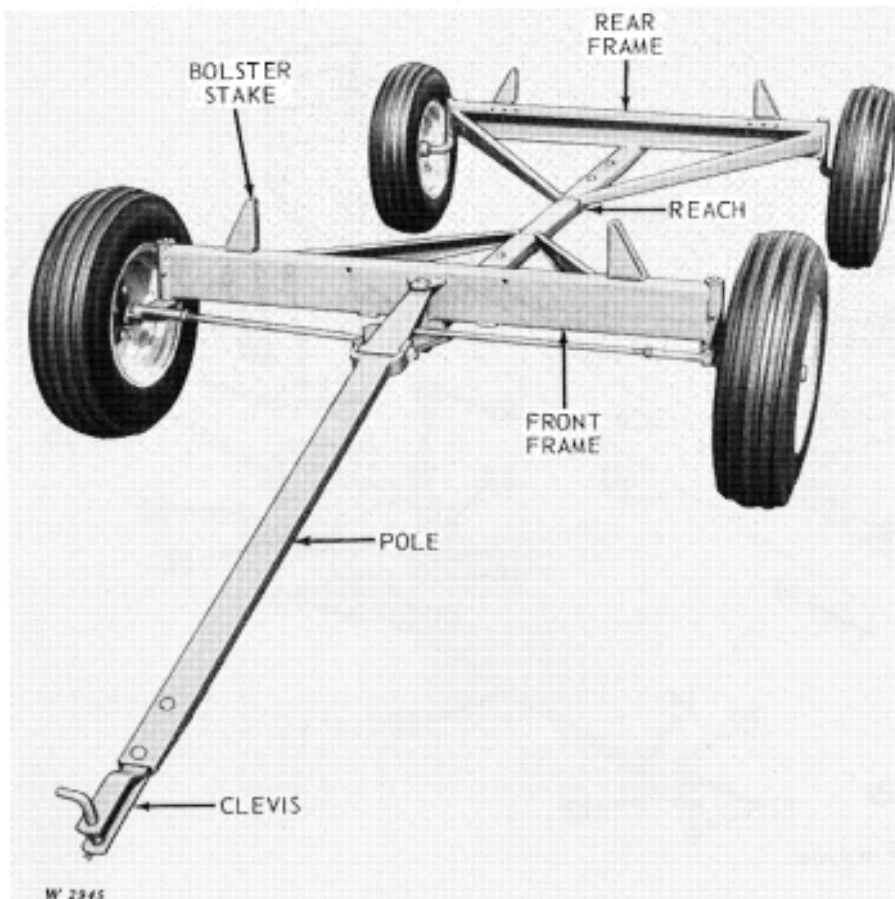

InteressensGemeinschaft Schlepper mit Zukunft

Auszug aus dem John Deere Ackerwagenprogramm,
1940 – etwa 1970

John Deere 1040 Farm Wagon
(Manufactured 1966-)